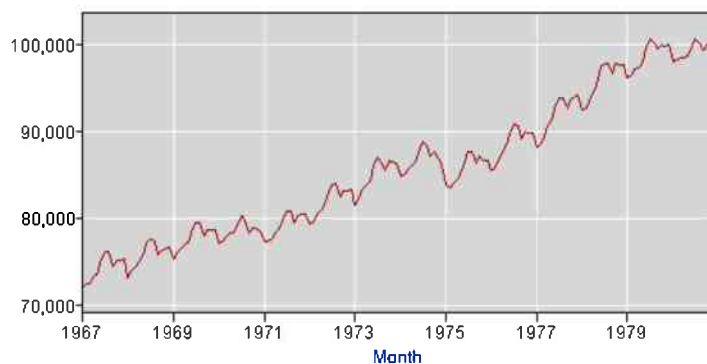

## Databases

FONT SIZE:   
 Change Output Options: From:  To:  
 include graphs

[More Formatting Options](#) 

Data extracted on: December 4, 2009 (12:08:51 PM)

### Labor Force Statistics from the Current Population Survey

**Series Id:** LNU02000000  
 Not Seasonally Adjusted  
**Series title:** (Unadj) Employment Level  
**Labor force status:** Employed  
**Type of data:** Number in thousands  
**Age:** 16 years and over