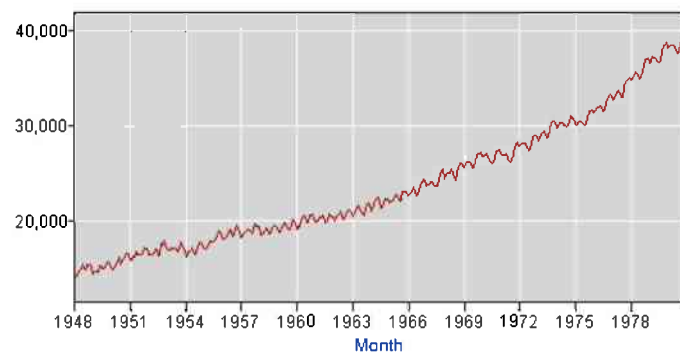

Series Id: LNU02000026
Not Seasonally Adjusted
Series title: (Unadj) Employment Level - 20 yrs. & over, Women
Labor force status: Employed
Type of data: Number in thousands
Age: 20 years and over
Sex: Women

Year	Jan	Feb	Mar	Apr	May	Jun	Jul	Aug	Sep	Oct	Nov	Dec	Annual
1948	14094	14229	14293	14751	14838	15472	15119	14897	15462	15410	15418	15255	14936
1949	14531	14603	14766	14679	15317	15302	15041	15071	15373	15629	15839	15487	15137
1950	14917	15004	15171	15565	15823	16180	15503	15980	16097	16661	16631	16354	15824
1951	15927	15912	16357	16204	16790	16476	16582	16482	16744	17198	17120	17048	16570
1952	16534	16526	16470	16470	17036	16898	16427	16660	17698	17522	17932	17322	16958
1953	17127	16999	17203	17101	17147	17303	16974	16868	17274	17784	17422	16767	17164
1954	16268	16761	16853	16885	17184	16861	16476	16590	17415	17780	17638	17290	17000
1955	17030	17155	17236	17748	17911	17841	17844	18083	18632	19047	18857	18635	18002
1956	18183	18131	18273	18539	19155	18792	18469	18557	19335	19617	19219	18928	18767
1957	18263	18678	18863	18935	19211	19011	19014	18680	19363	19796	19427	19374	19052
1958	18571	18623	18871	18982	19299	19014	18738	18745	19247	19663	19480	19291	19043
1959	18829	18855	19314	19513	19946	19699	19276	19193	19753	20247	19887	19784	19524
1960	19171	19444	19448	20194	20552	20292	19915	19876	20690	20585	20698	20389	20105
1961	19825	20081	20476	20277	20674	20468	19852	19842	20202	20808	20631	20421	20296
1962	20058	20424	20620	20710	20988	20585	20178	20353	21067	21270	21078	20983	20693
1963	20514	20860	21215	21454	21656	21174	20788	20656	21395	21863	21867	21641	21257
1964	21095	21508	21752	22292	22521	21954	21345	21430	21910	22363	22298	22367	21903
1965	21950	22157	22426	22613	22883	22705	22298	22155	22694	23190	23209	23284	22630
1966	22799	23005	23153	23407	23643	23249	22859	22911	23872	24231	24583	24407	23510
1967	23775	23988	23955	24298	24266	24025	23805	23892	24616	25166	25409	25567	24397
1968	24511	24957	25153	25215	25620	25163	24684	24458	25377	25848	26182	26205	25281
1969	25720	26168	26268	26370	26395	26095	25797	25790	26509	27069	27195	27389	26397
1970	26859	26928	27084	27210	26835	26537	26359	26256	26745	27490	27547	27584	26952
1971	27143	27137	27121	27058	27143	26619	26332	26463	27371	28008	28241	28316	27246
1972	27913	28085	28256	28186	28262	27768	27497	27705	28426	28956	29073	29194	28276
1973	28544	29027	29233	29382	29492	29123	28881	28929	29733	30435	30570	30463	29484
1974	29789	30126	30397	30474	30470	30140	30140	30022	30607	31123	30904	30901	30424
1975	30234	30195	30460	30538	30516	30280	30109	30357	31032	31671	31597	31728	30726
1976	31461	31663	31979	32096	32160	31919	31627	31801	32464	32958	33217	33367	32226
1977	32743	32975	33394	33630	33857	33324	33037	33144	34311	34718	35019	35147	33775
1978	34802	35090	35440	35712	35596	35442	35045	35220	36411	37062	37057	37154	35836
1979	36546	36892	37293	37110	37128	36786	36787	36928	37981	38456	38574	38731	37434
1980	38218	38388	38535	38573	38345	37881	37683	37899	38801	39130	39306	39138	38492