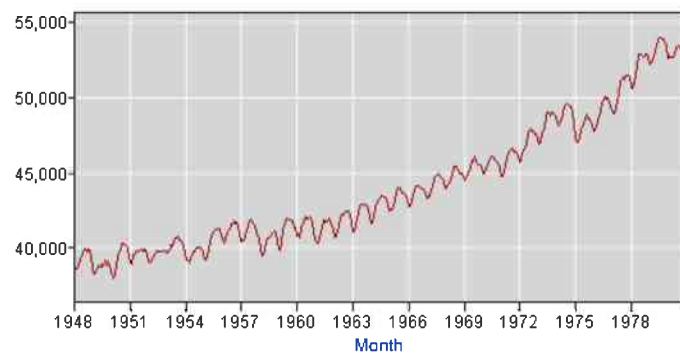

Databases

FONT SIZE:  

Change Output Options: From: To: 

include graphs

[More Formatting Options](#) 

Data extracted on: December 4, 2009 (11:55:58 AM)

[Labor Force Statistics from the Current Population Survey](#)

Series Id: LNU02000025
 Not Seasonally Adjusted
Series title: (Unadj) Employment Level - 20 yrs. & over, Men
Labor force status: Employed
Type of data: Number in thousands
Age: 20 years and over
Sex: Men